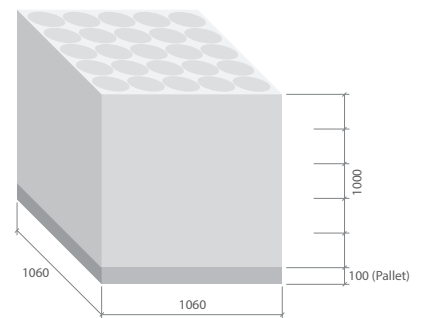

* All units in mm.

A12

Standard put-up per spool: PET 1 kg / NYLON 1 kg

Package: 12pcs/box

A20

Standard put-up per spool: PET 2.5 kgs / NYLON 2 kgs

Package: 125pcs/Carton wt Pallet

A25

Standard put-up per spool: PET 4.5 kgs / NYLON 4 kgs

Package: 80pcs/Carton wt Pallet

B2

Standard put-up per spool: PET 6.5 kgs / NYLON 5 kgs

Package: 64pcs/Carton wt Pallet

* Some spools are available for returnable and non-returnable upon request.

* Information of spool dimensions, put-up and packages are without guarantee. It can vary from products to products or upon request.

* All units in mm.

R20

Standard put-up per spool: PLA 1 kg

Package: 12pcs/Box