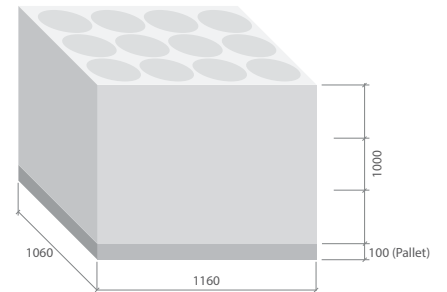

* All units in mm.

A12

Standard put-up per spool: PET 1 kg / NYLON 1 kg

Package: 12pcs/box

A20

Standard put-up per spool: PET 2.5 kgs / NYLON 2 kgs

Package: 125pcs/Carton wt Pallet

A25

Standard put-up per spool: PET 4.5 kgs / NYLON 4 kgs

Package: 80pcs/Carton wt Pallet

B2

Standard put-up per spool: PET 6.5 kgs / NYLON 5 kgs

Package: 64pcs/Carton wt Pallet

* Some spools are available for returnable and non-returnable upon request.

* Information of spool dimensions, put-up and packages are without guarantee. It can vary from products to products or upon request.

* All units in mm.

R20

Standard put-up per spool: PLA 1 kg

Package: 12pcs/Box

A29

Standard put-up per spool: PET 10.5 kg / NYLON 9.5 kg

Package: 36pcs/Carton wt Pallet

A33

Standard put-up per spool: PET 10.5 kg / NYLON 9.5 kg

Package: 36pcs/Carton wt Pallet

C33

Standard put-up per spool: PET 10.5 kg / NYLON 9.5 kg