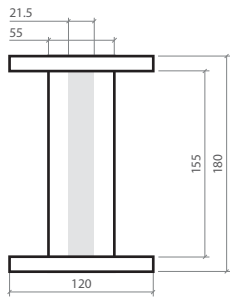

* All units in mm.

A12

Standard put-up per spool: PET 1 kg / NYLON 1 kg

Package: 12pcs/box

A20

Standard put-up per spool: PET 2.5 kgs / NYLON 2 kgs

Package: 125pcs/Carton wt Pallet

A25

Standard put-up per spool: PET 4.5 kgs / NYLON 4 kgs

Package: 80pcs/Carton wt Pallet

B2

Standard put-up per spool: PET 6.5 kgs / NYLON 5 kgs

Package: 64pcs/Carton wt Pallet

* Some spools are available for returnable and non-returnable upon request.

* Information of spool dimensions, put-up and packages are without guarantee. It can vary from products to products or upon request.

* All units in mm.

R20

Standard put-up per spool: PLA 1 kg

Package: 12pcs/Box