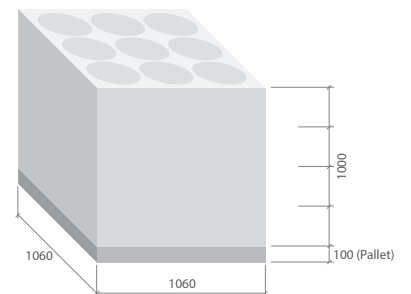

* Information of spool dimensions, put-up and packages are without guarantee. It can vary from products to products or upon request.

* All units in mm.

R20

Standard put-up per spool: PLA 1 kg

Package: 12pcs/Box

A29

Standard put-up per spool: PET 10.5 kg / NYLON 9.5 kg

Package: 36pcs/Carton wt Pallet

A33

Standard put-up per spool: PET 10.5 kg / NYLON 9.5 kg

Package: 36pcs/Carton wt Pallet

C33

Standard put-up per spool: PET 10.5 kg / NYLON 9.5 kg

Package: 36pcs/Carton wt Pallet

* Some spools are available for returnable and non-returnable upon request.

* Information of spool dimensions, put-up and packages are without guarantee. It can vary from products to products or upon request.