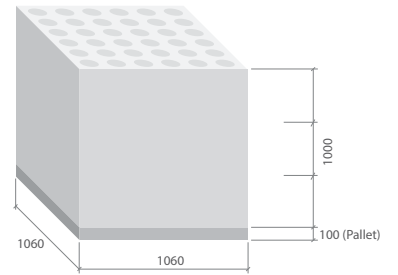

Package A: 9pcs/Box

Package B: 108pcs/Carton wt Pallet