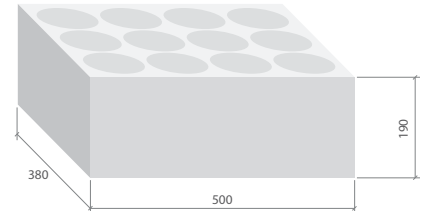

* All units in mm.

A12

Standard put-up per spool: PET 1 kg / NYLON 1 kg

Package: 12pcs/box

A20

Standard put-up per spool: PET 2.5 kgs / NYLON 2 kgs

Package: 125pcs/Carton wt Pallet

A25

Standard put-up per spool: PET 4.5 kgs / NYLON 4 kgs

Package: 80pcs/Carton wt Pallet

B2

Standard put-up per spool: PET 6.5 kgs / NYLON 5 kgs

Package: 64pcs/Carton wt Pallet

* Some spools are available for returnable and non-returnable upon request.

* Information of spool dimensions, put-up and packages are without guarantee. It can vary from products to products or upon request.

* All units in mm.

R20

Standard put-up per spool: PLA 1 kg

Package: 12pcs/Box