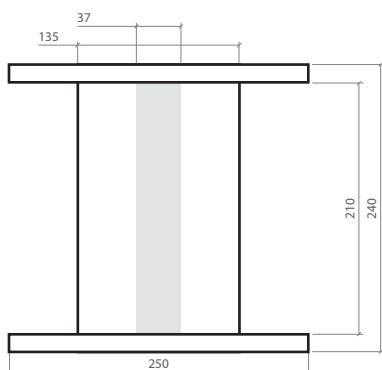

Standard put-up per spool: PET 4.5 kgs / NYLON 4 kgs

Package: 80pcs/Carton wt Pallet

B2

Standard put-up per spool: PET 6.5 kgs / NYLON 5 kgs

Package: 64pcs/Carton wt Pallet

* Some spools are available for returnable and non-returnable upon request.

* Information of spool dimensions, put-up and packages are without guarantee. It can vary from products to products or upon request.

* All units in mm.

R20

Standard put-up per spool: PLA 1 kg

Package: 12pcs/Box