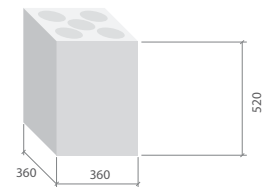

V cone Standard put-up per spool: PET 2.4 kgs / NYLON 2 kgs

Package: 6pcs/Box

* Some spools are available for returnable and non-returnable upon request.

* Information of spool dimensions, put-up and packages are without guarantee. It can vary from products to products or upon request.

* All units in mm.

P3 Standard put-up per paper tube: PET 1.5 kgs / NYLON 1.5 kgs

Package: 12pcs/Box

P4 Standard put-up per paper tube: PET 3 kgs / NYLON 3 kgs

Package A: 8pcs/Box

Package B: 5pcs/Box

P5 Standard put-up per paper tube: PET 2 kgs / NYLON 2 kgs