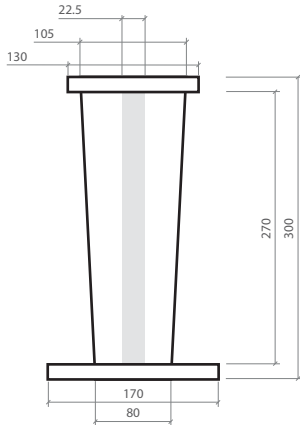

N33

Standard put-up per spool: PET 12.5 kgs / NYLON 10.5 kgs

Package: 36pcs/Carton wt Pallet

C1

Standard put-up per spool: PET 14 kgs / NYLON 11.5 kgs

Package: 36pcs/Carton wt Pallet

* Some spools are available for returnable and non-returnable upon request.

* Information of spool dimensions, put-up and packages are without guarantee. It can vary from products to products or upon request.

* All units in mm.

F7 Standard put-up per spool: PET 2.5 kgs / NYLON 2.5 kgs