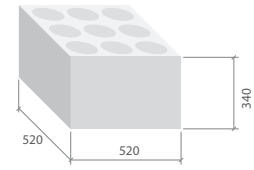

Package A: 9pcs/Box

Package B: 108pcs/Carton wt Pallet