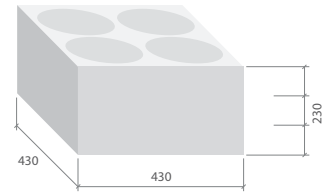

Standard put-up per spool: PET 4.5 kgs / NYLON 4 kgs

Package: 80pcs/Carton wt Pallet

B2

Standard put-up per spool: PET 6.5 kgs / NYLON 5 kgs

Package: 64pcs/Carton wt Pallet

* Some spools are available for returnable and non-returnable upon request.

* Information of spool dimensions, put-up and packages are without guarantee. It can vary from products to products or upon request.

* All units in mm.

R20

Standard put-up per spool: PLA 1 kg

Package: 12pcs/Box

A29

Standard put-up per spool: PET 10.5 kg / NYLON 9.5 kg

Package: 36pcs/Carton wt Pallet

A33

Standard put-up per spool: PET 10.5 kg / NYLON 9.5 kg

Package: 36pcs/Carton wt Pallet

C33

Standard put-up per spool: PET 10.5 kg / NYLON 9.5 kg