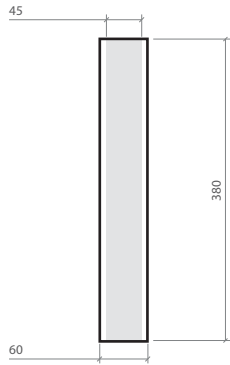

* All units in mm.

P3 Standard put-up per paper tube: PET 1.5 kgs / NYLON 1.5 kgs