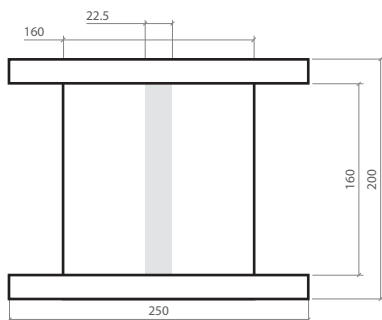

A25

Standard put-up per spool: PET 4.5 kgs / NYLON 4 kgs