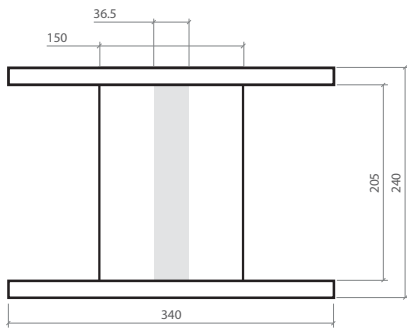

N33

Standard put-up per spool: PET 12.5 kgs / NYLON 10.5 kgs

Package: 36pcs/Carton wt Pallet

C1

Standard put-up per spool: PET 14 kgs / NYLON 11.5 kgs

Package: 36pcs/Carton wt Pallet

* Some spools are available for returnable and non-returnable upon request.