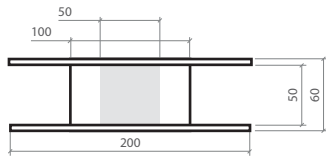

* All units in mm.

A12

Standard put-up per spool: PET 1 kg / NYLON 1 kg

Package: 12pcs/box

A20

Standard put-up per spool: PET 2.5 kgs / NYLON 2 kgs

Package: 125pcs/Carton wt Pallet

A25

Standard put-up per spool: PET 4.5 kgs / NYLON 4 kgs

Package: 80pcs/Carton wt Pallet

B2

Standard put-up per spool: PET 6.5 kgs / NYLON 5 kgs

Package: 64pcs/Carton wt Pallet

* Some spools are available for returnable and non-returnable upon request.

* Information of spool dimensions, put-up and packages are without guarantee. It can vary from products to products or upon request.

* All units in mm.

R20

Standard put-up per spool: PLA 1 kg

Package: 12pcs/Box