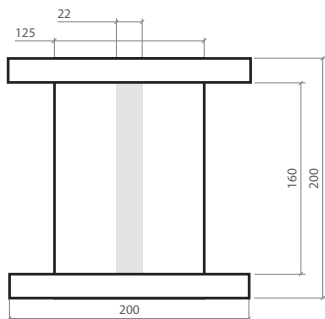

* All units in mm.

A12

Standard put-up per spool: PET 1 kg / NYLON 1 kg

Package: 12pcs/box

A20

Standard put-up per spool: PET 2.5 kgs / NYLON 2 kgs

Package: 125pcs/Carton wt Pallet

A25

Standard put-up per spool: PET 4.5 kgs / NYLON 4 kgs

Package: 80pcs/Carton wt Pallet

B2

Standard put-up per spool: PET 6.5 kgs / NYLON 5 kgs

Package: 64pcs/Carton wt Pallet

* Some spools are available for returnable and non-returnable upon request.

* Information of spool dimensions, put-up and packages are without guarantee. It can vary from products to products or upon request.

* All units in mm.

R20

Standard put-up per spool: PLA 1 kg

Package: 12pcs/Box