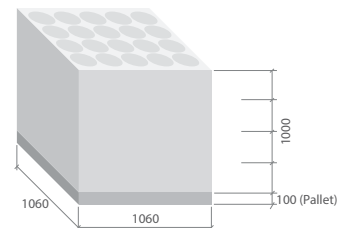

Package A: 6pcs/Box

Package B: 80pcs/Carton wt Pallet