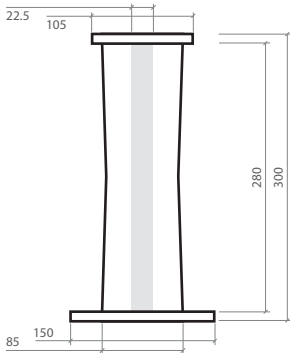

T15 Standard put-up per spool: PET 1.5 kgs / NYLON 1.5 kgs