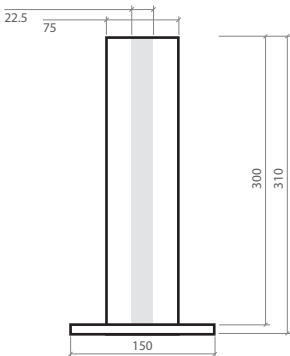

* Information of spool dimensions, put-up and packages are without guarantee. It can vary from products to products or upon request.

* All units in mm.

F7 Standard put-up per spool: PET 2.5 kgs / NYLON 2.5 kgs

Package A: 9pcs/Box

Package B: 108pcs/Carton wt Pallet

T15 Standard put-up per spool: PET 1.5 kgs / NYLON 1.5 kgs

Package: 12pcs/Box

T16 Standard put-up per spool: PET 1.2 kgs / NYLON 1.2 kgs

Package: 12pcs/Box

V cone Standard put-up per spool: PET 2.4 kgs / NYLON 2 kgs

Package: 6pcs/Box

* Some spools are available for returnable and non-returnable upon request.

* Information of spool dimensions, put-up and packages are without guarantee. It can vary from products to products or upon request.