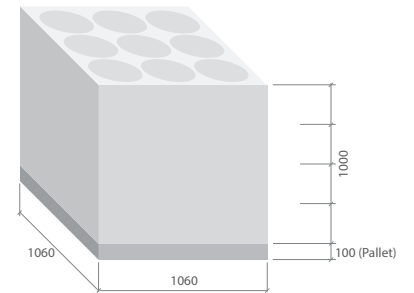

N33

Standard put-up per spool: PET 12.5 kgs / NYLON 10.5 kgs

Package: 36pcs/Carton wt Pallet

C1

Standard put-up per spool: PET 14 kgs / NYLON 11.5 kgs

Package: 36pcs/Carton wt Pallet

* Some spools are available for returnable and non-returnable upon request.

* Information of spool dimensions, put-up and packages are without guarantee. It can vary from products to products or upon request.

* All units in mm.

F7 Standard put-up per spool: PET 2.5 kgs / NYLON 2.5 kgs