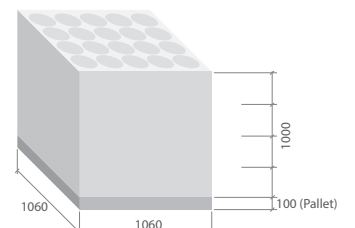

Package A: 6pcs/Box

Package B: 80pcs/Carton wt Pallet

P7 Standard put-up per paper tube: PET 2 kgs / NYLON 2 kgs

Package A: 6pcs/Box

Package B: 80pcs/Carton wt Pallet

* Some spools are available for returnable and non-returnable upon request.