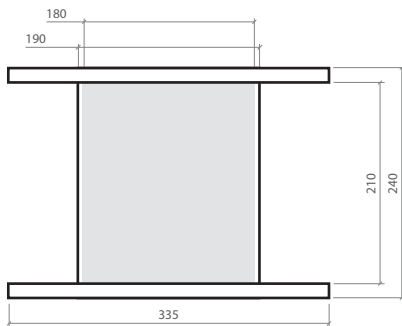

* Information of spool dimensions, put-up and packages are without guarantee. It can vary from products to products or upon request.

* All units in mm.

R20

Standard put-up per spool: PLA 1 kg

Package: 12pcs/Box

A29

Standard put-up per spool: PET 10.5 kg / NYLON 9.5 kg

Package: 36pcs/Carton wt Pallet

A33

Standard put-up per spool: PET 10.5 kg / NYLON 9.5 kg

Package: 36pcs/Carton wt Pallet

C33

Standard put-up per spool: PET 10.5 kg / NYLON 9.5 kg