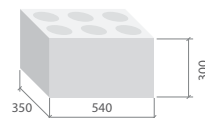

Package A: 6pcs/Box

Package B: 80pcs/Carton wt Pallet