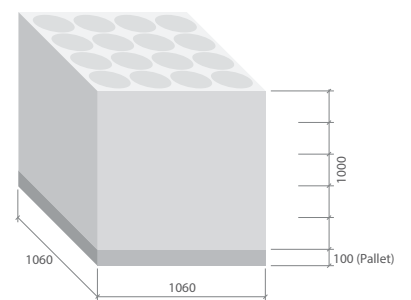

* All units in mm.

A12

Standard put-up per spool: PET 1 kg / NYLON 1 kg

Package: 12pcs/box

A20

Standard put-up per spool: PET 2.5 kgs / NYLON 2 kgs

Package: 125pcs/Carton wt Pallet

A25

Standard put-up per spool: PET 4.5 kgs / NYLON 4 kgs

Package: 80pcs/Carton wt Pallet

B2

Standard put-up per spool: PET 6.5 kgs / NYLON 5 kgs

Package: 64pcs/Carton wt Pallet

* Some spools are available for returnable and non-returnable upon request.

* Information of spool dimensions, put-up and packages are without guarantee. It can vary from products to products or upon request.

* All units in mm.

R20

Standard put-up per spool: PLA 1 kg

Package: 12pcs/Box