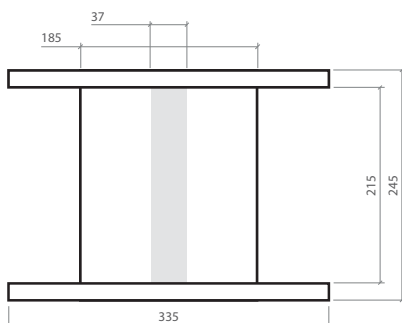

* Information of spool dimensions, put-up and packages are without guarantee. It can vary from products to products or upon request.

* All units in mm.

R20

Standard put-up per spool: PLA 1 kg

Package: 12pcs/Box

A29

Standard put-up per spool: PET 10.5 kg / NYLON 9.5 kg

Package: 36pcs/Carton wt Pallet

A33

Standard put-up per spool: PET 10.5 kg / NYLON 9.5 kg

Package: 36pcs/Carton wt Pallet

C33

Standard put-up per spool: PET 10.5 kg / NYLON 9.5 kg