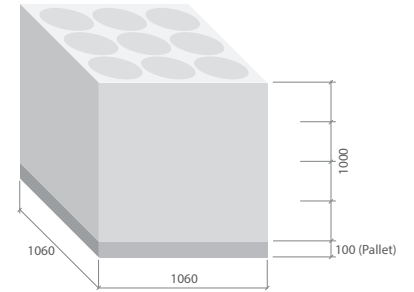

* Information of spool dimensions, put-up and packages are without guarantee. It can vary from products to products or upon request.

* All units in mm.

R20

Standard put-up per spool: PLA 1 kg

Package: 12pcs/Box

A29

Standard put-up per spool: PET 10.5 kg / NYLON 9.5 kg

Package: 36pcs/Carton wt Pallet

A33

Standard put-up per spool: PET 10.5 kg / NYLON 9.5 kg

Package: 36pcs/Carton wt Pallet

C33

Standard put-up per spool: PET 10.5 kg / NYLON 9.5 kg

Package: 36pcs/Carton wt Pallet

* Some spools are available for returnable and non-returnable upon request.

* Information of spool dimensions, put-up and packages are without guarantee. It can vary from products to products or upon request.

N33

Standard put-up per spool: PET 12.5 kgs / NYLON 10.5 kgs

Package: 36pcs/Carton wt Pallet

C1

Standard put-up per spool: PET 14 kgs / NYLON 11.5 kgs

Package: 36pcs/Carton wt Pallet

* Some spools are available for returnable and non-returnable upon request.