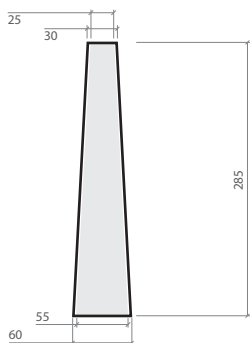

* Information of spool dimensions, put-up and packages are without guarantee. It can vary from products to products or upon request.

* All units in mm.

F7 Standard put-up per spool: PET 2.5 kgs / NYLON 2.5 kgs

Package A: 9pcs/Box

Package B: 108pcs/Carton wt Pallet

T15 Standard put-up per spool: PET 1.5 kgs / NYLON 1.5 kgs

Package: 12pcs/Box

T16 Standard put-up per spool: PET 1.2 kgs / NYLON 1.2 kgs

Package: 12pcs/Box

V cone Standard put-up per spool: PET 2.4 kgs / NYLON 2 kgs

Package: 6pcs/Box

* Some spools are available for returnable and non-returnable upon request.

* Information of spool dimensions, put-up and packages are without guarantee. It can vary from products to products or upon request.