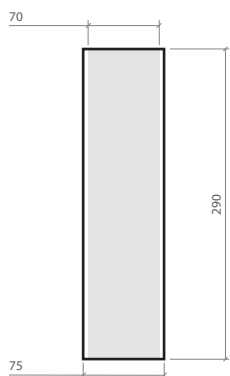

P7 Standard put-up per paper tube: PET 2 kgs / NYLON 2 kgs