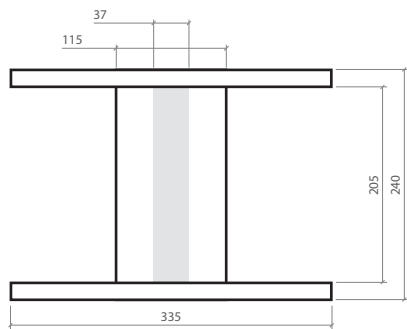

N33

Standard put-up per spool: PET 12.5 kgs / NYLON 10.5 kgs

Package: 36pcs/Carton wt Pallet

C1

Standard put-up per spool: PET 14 kgs / NYLON 11.5 kgs

Package: 36pcs/Carton wt Pallet

* Some spools are available for returnable and non-returnable upon request.

* Information of spool dimensions, put-up and packages are without guarantee. It can vary from products to products or upon request.

* All units in mm.

F7 Standard put-up per spool: PET 2.5 kgs / NYLON 2.5 kgs