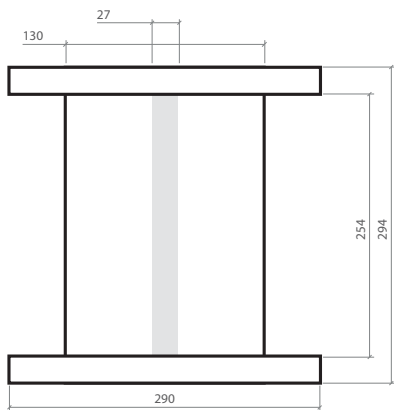

A29

Standard put-up per spool: PET 10.5 kg / NYLON 9.5 kg