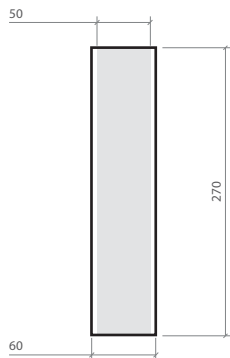

V cone Standard put-up per spool: PET 2.4 kgs / NYLON 2 kgs

Package: 6pcs/Box

* Some spools are available for returnable and non-returnable upon request.

* Information of spool dimensions, put-up and packages are without guarantee. It can vary from products to products or upon request.

* All units in mm.

P3 Standard put-up per paper tube: PET 1.5 kgs / NYLON 1.5 kgs

Package: 12pcs/Box

P4 Standard put-up per paper tube: PET 3 kgs / NYLON 3 kgs

Package A: 8pcs/Box

Package B: 5pcs/Box

P5 Standard put-up per paper tube: PET 2 kgs / NYLON 2 kgs