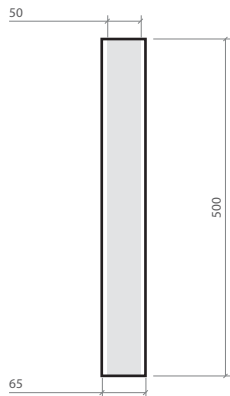

V cone Standard put-up per spool: PET 2.4 kgs / NYLON 2 kgs

Package: 6pcs/Box

* Some spools are available for returnable and non-returnable upon request.

* Information of spool dimensions, put-up and packages are without guarantee. It can vary from products to products or upon request.

* All units in mm.

P3 Standard put-up per paper tube: PET 1.5 kgs / NYLON 1.5 kgs

Package: 12pcs/Box

P4 Standard put-up per paper tube: PET 3 kgs / NYLON 3 kgs

Package A: 8pcs/Box

Package B: 5pcs/Box

P5 Standard put-up per paper tube: PET 2 kgs / NYLON 2 kgs