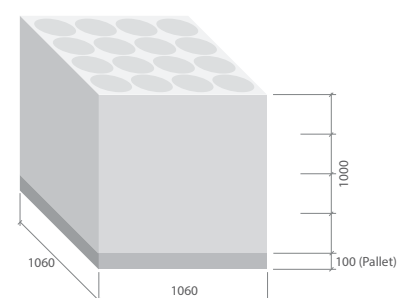

* All units in mm.

A12

Standard put-up per spool: PET 1 kg / NYLON 1 kg

Package: 12pcs/box

A20

Standard put-up per spool: PET 2.5 kgs / NYLON 2 kgs

Package: 125pcs/Carton wt Pallet

A25

Standard put-up per spool: PET 4.5 kgs / NYLON 4 kgs

Package: 80pcs/Carton wt Pallet

B2

Standard put-up per spool: PET 6.5 kgs / NYLON 5 kgs

Package: 64pcs/Carton wt Pallet

* Some spools are available for returnable and non-returnable upon request.

* Information of spool dimensions, put-up and packages are without guarantee. It can vary from products to products or upon request.

* All units in mm.

R20

Standard put-up per spool: PLA 1 kg

Package: 12pcs/Box