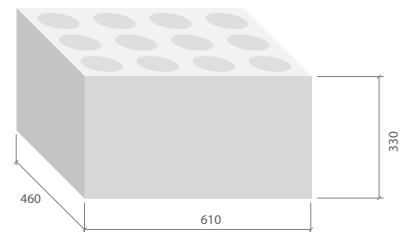

* Information of spool dimensions, put-up and packages are without guarantee. It can vary from products to products or upon request.

* All units in mm.

F7 Standard put-up per spool: PET 2.5 kgs / NYLON 2.5 kgs

Package A: 9pcs/Box

Package B: 108pcs/Carton wt Pallet

T15 Standard put-up per spool: PET 1.5 kgs / NYLON 1.5 kgs

Package: 12pcs/Box

T16 Standard put-up per spool: PET 1.2 kgs / NYLON 1.2 kgs

Package: 12pcs/Box

V cone Standard put-up per spool: PET 2.4 kgs / NYLON 2 kgs

Package: 6pcs/Box

* Some spools are available for returnable and non-returnable upon request.

* Information of spool dimensions, put-up and packages are without guarantee. It can vary from products to products or upon request.