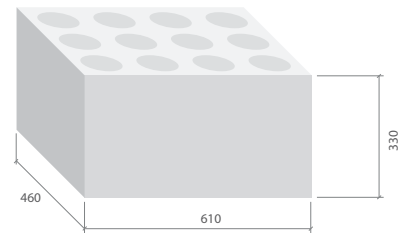

* Information of spool dimensions, put-up and packages are without guarantee. It can vary from products to products or upon request.

* All units in mm.

F7 Standard put-up per spool: PET 2.5 kgs / NYLON 2.5 kgs

Package A: 9pcs/Box

Package B: 108pcs/Carton wt Pallet

T15 Standard put-up per spool: PET 1.5 kgs / NYLON 1.5 kgs

Package: 12pcs/Box

T16 Standard put-up per spool: PET 1.2 kgs / NYLON 1.2 kgs

Package: 12pcs/Box

V cone Standard put-up per spool: PET 2.4 kgs / NYLON 2 kgs

Package: 6pcs/Box

* Some spools are available for returnable and non-returnable upon request.

* Information of spool dimensions, put-up and packages are without guarantee. It can vary from products to products or upon request.