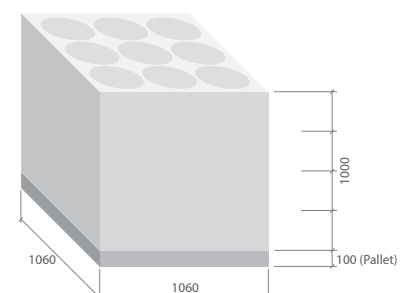

* Information of spool dimensions, put-up and packages are without guarantee. It can vary from products to products or upon request.

* All units in mm.

R20

Standard put-up per spool: PLA 1 kg

Package: 12pcs/Box

A29

Standard put-up per spool: PET 10.5 kg / NYLON 9.5 kg

Package: 36pcs/Carton wt Pallet

A33

Standard put-up per spool: PET 10.5 kg / NYLON 9.5 kg

Package: 36pcs/Carton wt Pallet

C33

Standard put-up per spool: PET 10.5 kg / NYLON 9.5 kg

Package: 36pcs/Carton wt Pallet

* Some spools are available for returnable and non-returnable upon request.

* Information of spool dimensions, put-up and packages are without guarantee. It can vary from products to products or upon request.